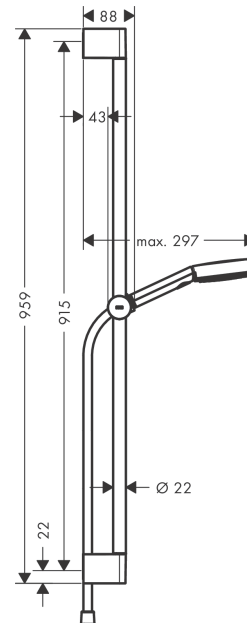

Pulsify Select S
Shower set 105 3jet Relaxation with shower bar 90 cm
 Surfaces: **Chrome** Article Number: **24170000**

Description

product features

- consists of: hand shower, slider, shower bar, shower hose
- shower head size: 105 mm
- spray type: PowderRain, IntenseRain, Massage spray
- convenient diversion via Select button
- maximum flow rate at 3 bar: 11,4 l/min
- minimum flow pressure: 1 bar
- wall supports of plastic
- stand pipe length: 959 mm
- shower bar diameter: 22 mm
- profile stand pipe: round
- drilling distance 915 mm
- height-adjustable slider with locking push-button slider

Technology

Design awards

reddot winner 2021

Product image

Scale drawing

Pulsify Select S
Shower set 105 3jet Relaxation with shower bar 90 cm
 Surfaces: **Chrome** Article Number: **24170000**

Flowchart

The consumption was measured in combination with the appropriate fittings (thermostat/mixer/in-wall valve) to reflect actual application in practice.

Pulsify Select S
Shower set 105 3jet Relaxation with shower bar 90 cm
 Surfaces: **Chrome** Article Number: **24170000**

Exploded Drawing

Year of production: >06/21

Pulsify Select S
Shower set 105 3jet Relaxation with shower bar 90 cm
 Surfaces: **Chrome** Article Number: **24170000**

Spare part list

Year of production: >06/21

Pos.	Description	Article Number	Price	PU
1	cover	95217000	-	1
2	wall support	95218000	-	1
3	mounting set	96179000	-	1
4	support, assy	93517000	-	1
5	shower hose Isiflex'B 1,60 m	28276000	-	1
6	-	24110000	-	1
7	filter	92672000	-	1
8	seal	98058000	-	1
a	tile-matching-disk 7 mm	97450000	-	1