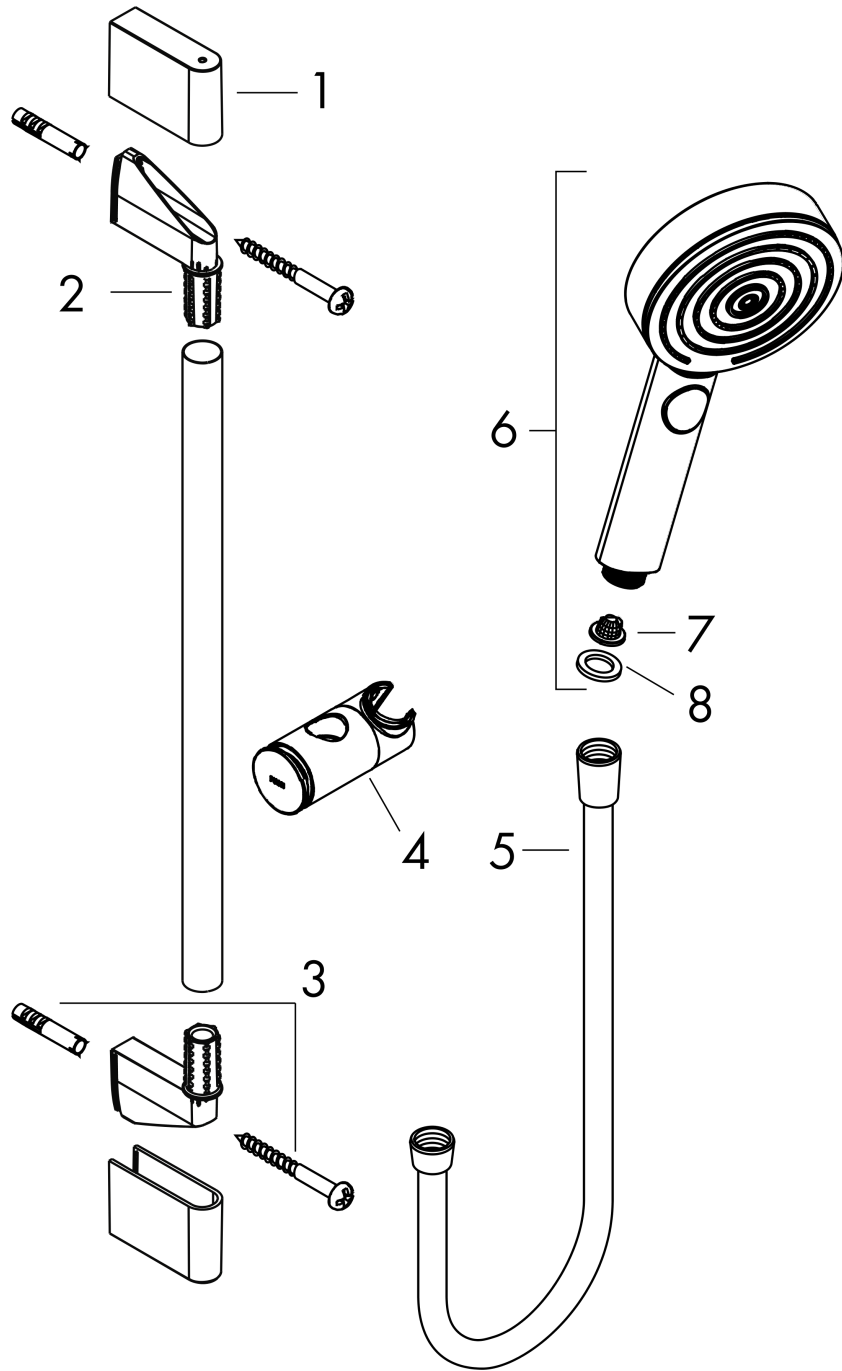

Pulsify Select S
Shower set 105 3jet Relaxation with shower bar 90 cm
 Surfaces: **Chrome** Article Number: **24170000**

Description

product features

- consists of: hand shower, slider, shower bar, shower hose
- shower head size: 105 mm
- spray type: PowderRain, IntenseRain, Massage spray
- convenient diversion via Select button
- maximum flow rate at 3 bar: 11,4 l/min
- minimum flow pressure: 1 bar
- wall supports of plastic
- stand pipe length: 959 mm
- shower bar diameter: 22 mm
- profile stand pipe: round
- drilling distance 915 mm
- height-adjustable slider with locking push-button slider

Technology

Design awards

reddot winner 2021

Product image

Scale drawing

Pulsify Select S
Shower set 105 3jet Relaxation with shower bar 90 cm
 Surfaces: **Chrome** Article Number: **24170000**

Flowchart

The consumption was measured in combination with the appropriate fittings (thermostat/mixer/in-wall valve) to reflect actual application in practice.

Pulsify Select S
Shower set 105 3jet Relaxation with shower bar 90 cm
 Surfaces: **Chrome** Article Number: **24170000**

Exploded Drawing

Year of production: >06/21

Pulsify Select S
Shower set 105 3jet Relaxation with shower bar 90 cm
 Surfaces: **Chrome** Article Number: **24170000**

Spare part list

Year of production: >06/21

Pos.	Description	Article Number	Price	PU
1	cover	95217000	-	1
2	wall support	95218000	-	1
3	mounting set	96179000	-	1
4	support, assy	93517000	-	1
5	shower hose Isiflex'B 1,60 m	28276000	-	1
6	-	24110000	-	1
7	filter	92672000	-	1
8	seal	98058000	-	1
a	tile-matching-disk 7 mm	97450000	-	1