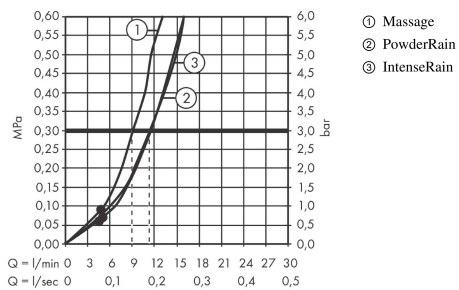

Pulsify Select S
Shower set 105 3jet Relaxation with shower bar 90 cm
 Surfaces: **Chrome** Article Number: **24170000**

Description

product features

- consists of: hand shower, slider, shower bar, shower hose
- shower head size: 105 mm
- spray type: PowderRain, IntenseRain, Massage spray
- convenient diversion via Select button
- maximum flow rate at 3 bar: 11,4 l/min
- minimum flow pressure: 1 bar
- wall supports of plastic
- stand pipe length: 959 mm
- shower bar diameter: 22 mm
- profile stand pipe: round
- drilling distance 915 mm
- height-adjustable slider with locking push-button slider

Technology

Design awards

reddot winner 2021

Product image

Scale drawing

Pulsify Select S
Shower set 105 3jet Relaxation with shower bar 90 cm
 Surfaces: **Chrome** Article Number: **24170000**

Flowchart

The consumption was measured in combination with the appropriate fittings (thermostat/mixer/in-wall valve) to reflect actual application in practice.

Pulsify Select S
Shower set 105 3jet Relaxation with shower bar 90 cm
 Surfaces: **Chrome** Article Number: **24170000**

Exploded Drawing

Year of production: >06/21

Pulsify Select S
Shower set 105 3jet Relaxation with shower bar 90 cm
 Surfaces: **Chrome** Article Number: **24170000**